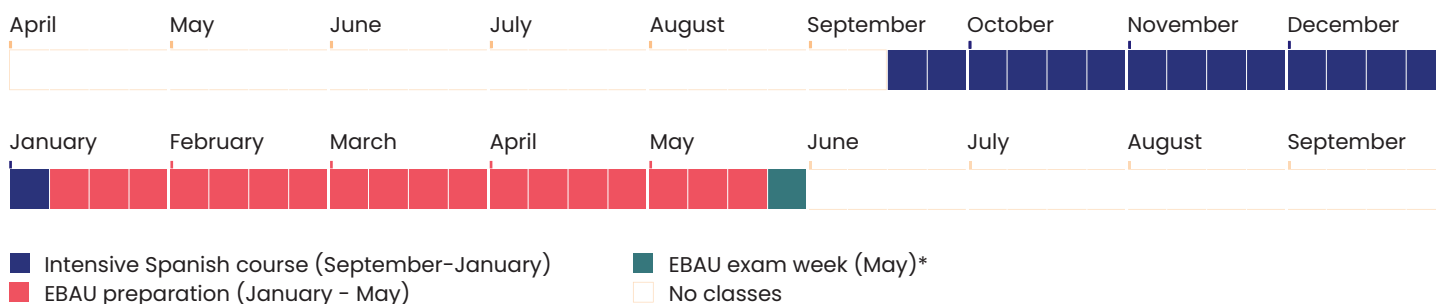

### Complete pathway

**DURATION** 16 months      **START** 19 April 2021  
**LEVEL** all levels              **END** 29 July 2022

### Year pathway

**DURATION** 12 months      **START** 13 September 2021  
**LEVEL** all levels              **END** 9 September 2022

### Fast track pathway

**DURATION** 8,5 months      **START** 13 September 2021  
**LEVEL** A1                      **END** 27 May 2022

more details on next page