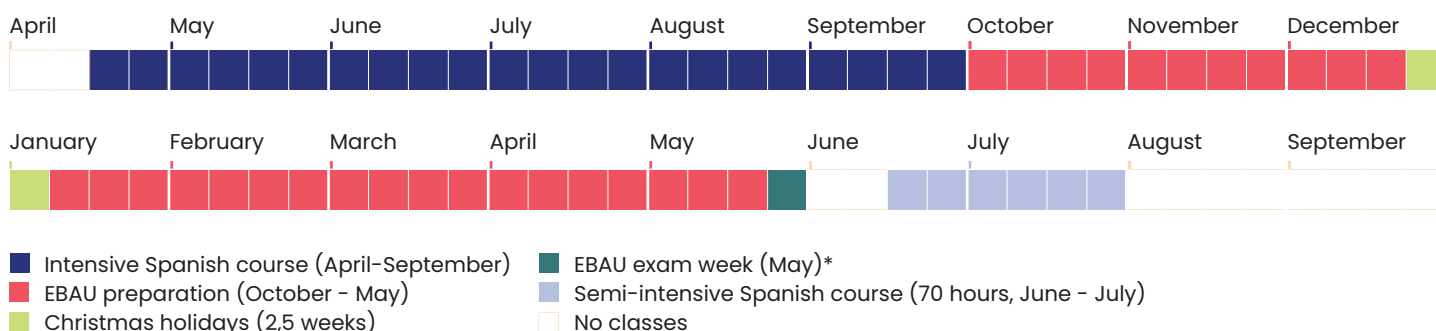

## University Pathway Programs

### Complete pathway

**DURATION** 16 months      **START** 19 April 2021  
**LEVEL** all levels              **END** 29 July 2022

### Year pathway

**DURATION** 12 months      **START** 13 September 2021  
**LEVEL** all levels              **END** 9 September 2022