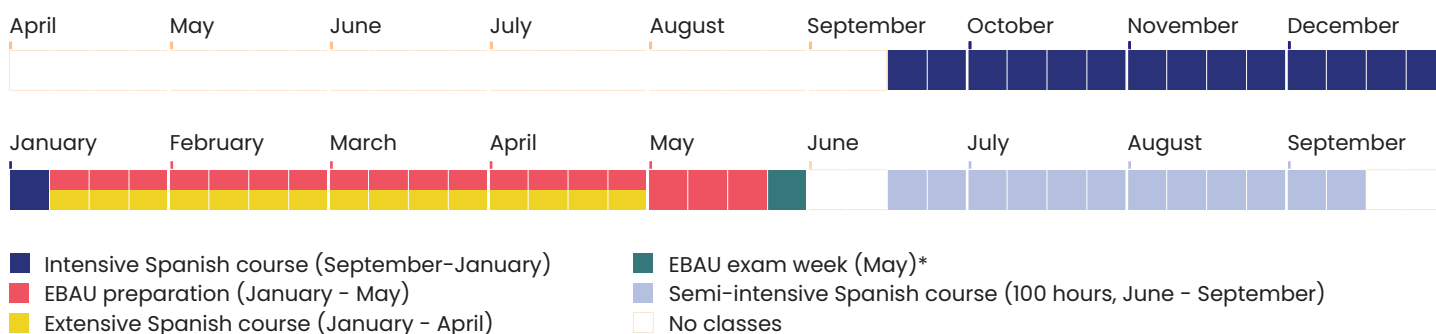

## University Pathway Programs

### Complete pathway

**DURATION** 16 months      **START** 19 April 2021  
**LEVEL** all levels              **END** 29 July 2022

### Year pathway

**DURATION** 12 months      **START** 13 September 2021  
**LEVEL** all levels              **END** 9 September 2022

### Fast track pathway

**DURATION** 8,5 months      **START** 13 September 2021  
**LEVEL** A1                      **END** 27 May 2022

more details on next page